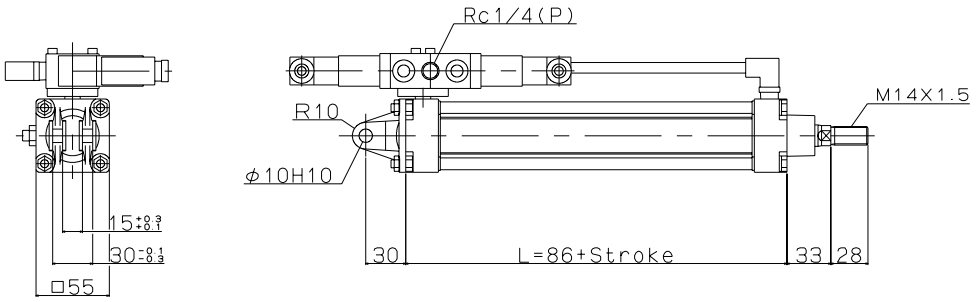

| Stroke | L |
|--------|-----|
| 100 | 186 |
| 150 | 236 |
| 200 | 286 |
| 250 | 336 |
| 300 | 386 |
| 400 | 486 |
| 500 | 586 |
| 600 | 686 |

JIS Symbol

Model: MP6810-N-CB-40X200-HD
 Maker: KONAN
 File Name: MP681-N-CB-40-HD