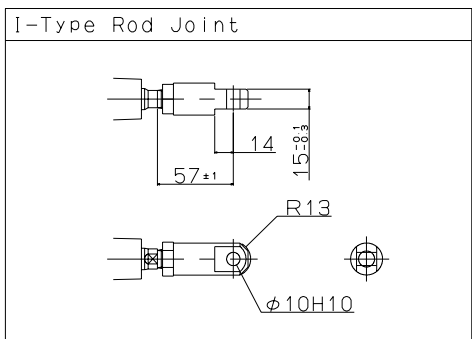

| Stroke | L |
|--------|-----|
| 100 | 186 |
| 150 | 236 |
| 200 | 286 |
| 250 | 336 |
| 300 | 386 |
| 400 | 486 |
| 500 | 586 |
| 600 | 686 |

JIS Symbol

Model: MP6810-N-CB-40X200-HD
 Maker: KONAN
 File Name: MP681-N-CB-40-HD