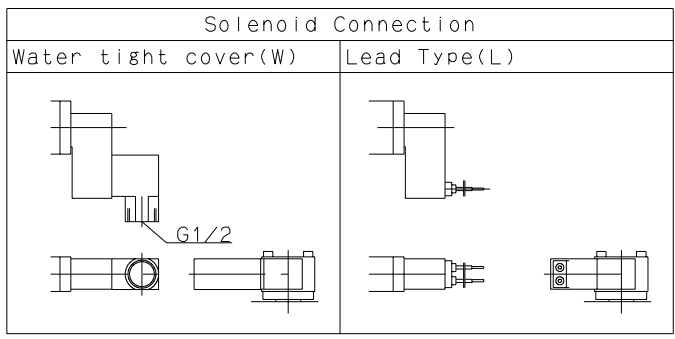

| Stroke | L |
|--------|-----|
| 100 | 186 |
| 150 | 236 |
| 200 | 286 |
| 250 | 336 |
| 300 | 386 |
| 400 | 486 |
| 500 | 586 |
| 600 | 686 |

JIS Symbol

Model: MP6810-N-CB-40X200-HD
 Maker: KONAN
 File Name: MP681-N-CB-40-HD