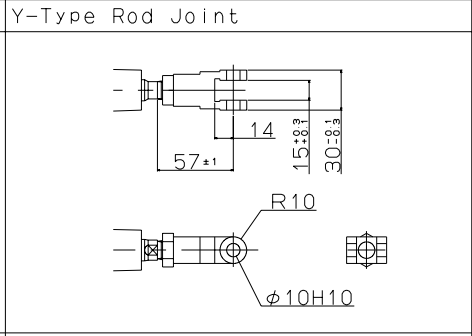

| Stroke | L |
|--------|-----|
| 100 | 186 |
| 150 | 236 |
| 200 | 286 |
| 250 | 336 |
| 300 | 386 |
| 400 | 486 |
| 500 | 586 |
| 600 | 686 |

JIS Symbol

Model: MP6810-N-CB-40X200-HD
 Maker: KONAN
 File Name: MP681-N-CB-40-HD