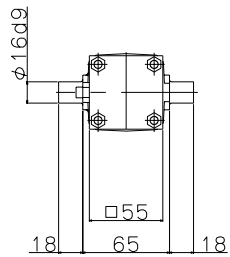

Stroke	L
100	197
150	247
200	297
250	347
300	397
400	497
500	597
600	697

Stroke	JC
0~160	110
161~250	150
251~400	210
401~600	300

JIS Symbol

Model :
 CP611-A(B)(D)-TC-40X200
 CP611H-A(B)(D)-TC-40X200
 CP611S2-A(B)(D)-TC-40X200
 CP611S2H-A(B)(D)-TC-40X200
 CP611LU-A(B)(D)-TC-40X200