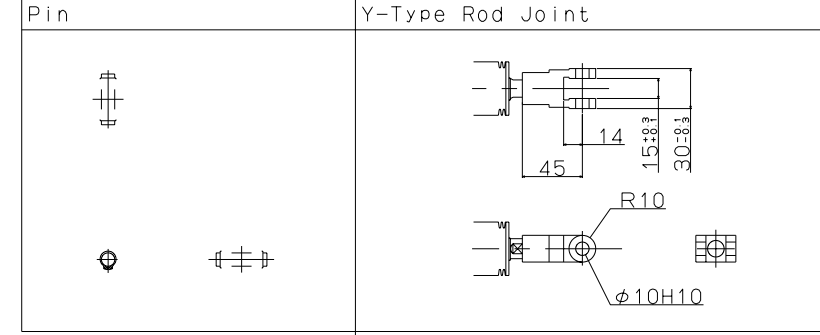

Stroke	L
100	197
150	247
200	297
250	347
300	397
400	497
500	597
600	697

Stroke	JC
0~160	110
161~250	150
251~400	210
401~600	300

JIS Symbol

Model :
 CP611-A(B)(D)-TC-40X200
 CP611H-A(B)(D)-TC-40X200
 CP611S2-A(B)(D)-TC-40X200
 CP611S2H-A(B)(D)-TC-40X200
 CP611LU-A(B)(D)-TC-40X200