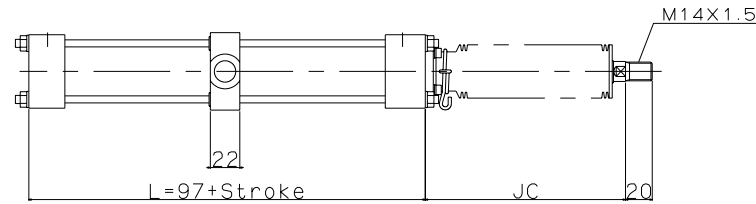

Stroke	L
100	197
150	247
200	297
250	347
300	397
400	497
500	597
600	697

Stroke	JC
0~160	110
161~250	150
251~400	210
401~600	300

JIS Symbol

Model :
 CP611-A(B)(D)-TC-40X200
 CP611H-A(B)(D)-TC-40X200
 CP611S2-A(B)(D)-TC-40X200
 CP611S2H-A(B)(D)-TC-40X200
 CP611LU-A(B)(D)-TC-40X200