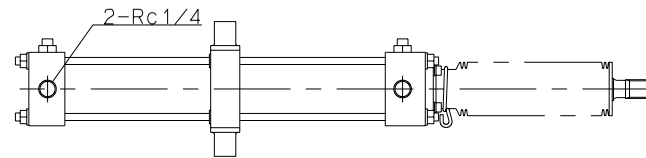

Stroke	L
100	197
150	247
200	297
250	347
300	397
400	497
500	597
600	697

Stroke	JC
0~160	110
161~250	150
251~400	210
401~600	300

JIS Symbol

Model :
 CP611-A(B)(D)-TC-40X200
 CP611H-A(B)(D)-TC-40X200
 CP611S2-A(B)(D)-TC-40X200
 CP611S2H-A(B)(D)-TC-40X200
 CP611LU-A(B)(D)-TC-40X200