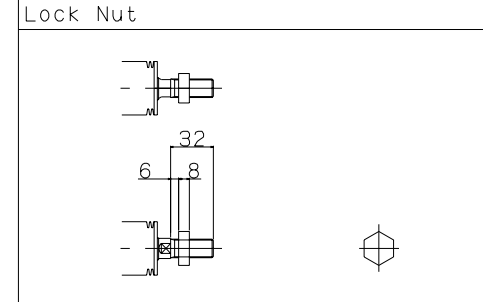

Stroke	L
100	197
150	247
200	297
250	347
300	397
400	497
500	597
600	697

Stroke	JC
0~160	110
161~250	150
251~400	210
401~600	300

JIS Symbol

Model :
 CP611-A(B)(D)-TC-40X200
 CP611H-A(B)(D)-TC-40X200
 CP611S2-A(B)(D)-TC-40X200
 CP611S2H-A(B)(D)-TC-40X200
 CP611LU-A(B)(D)-TC-40X200