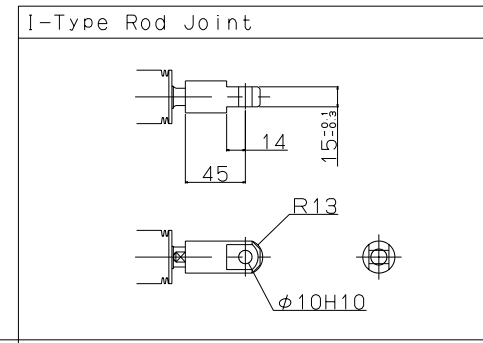

Stroke	L
100	197
150	247
200	297
250	347
300	397
400	497
500	597
600	697

Stroke	JC
0~160	110
161~250	150
251~400	210
401~600	300

JIS Symbol

Model :
 CP611-A(B)(D)-TC-40X200
 CP611H-A(B)(D)-TC-40X200
 CP611S2-A(B)(D)-TC-40X200
 CP611S2H-A(B)(D)-TC-40X200
 CP611LU-A(B)(D)-TC-40X200