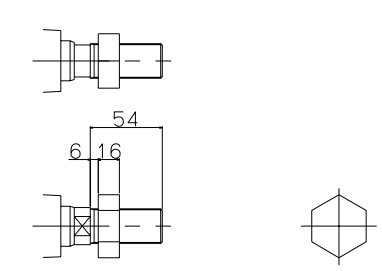

Stroke	L
100	212
150	262
200	312
250	362
300	412
400	512
500	612
600	712
700	812
800	912

I-Type Rod Joint

Pin

Y-Type Rod Joint

Lock Nut

JIS Symbol

Model :  
 CP611-N-CA-100X200  
 CP611H-N-CA-100X200  
 CP611S2-N-CA-100X200  
 CP611S2H-N-CA-100X200  
 CP611LU-N-CA-100X200