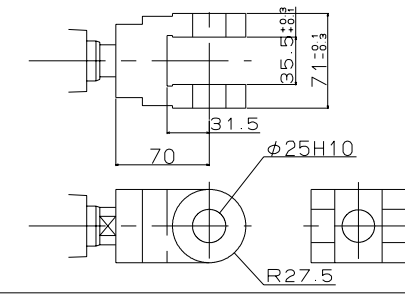

Stroke	L
100	212
150	262
200	312
250	362
300	412
400	512
500	612
600	712
700	812
800	912

I-Type Rod Joint

Pin

Y-Type Rod Joint

Lock Nut

JIS Symbol

Model :  
 CP611-N-CA-100X200  
 CP611H-N-CA-100X200  
 CP611S2-N-CA-100X200  
 CP611S2H-N-CA-100X200  
 CP611LU-N-CA-100X200