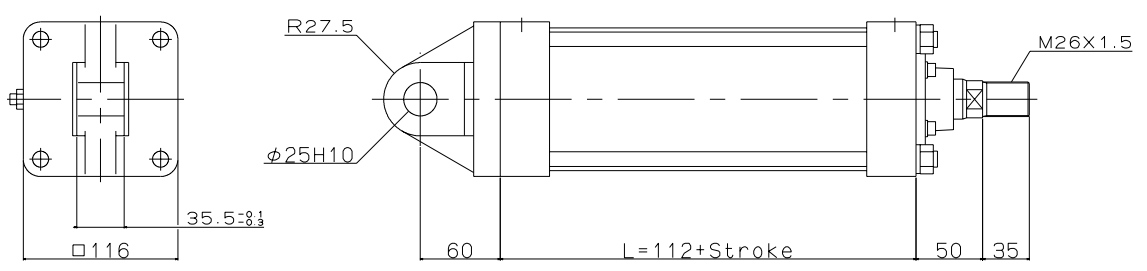

Stroke	L
100	212
150	262
200	312
250	362
300	412
400	512
500	612
600	712
700	812
800	912

I-Type Rod Joint

Pin

Y-Type Rod Joint

Lock Nut

JIS Symbol

Model :  
 CP611-N-CA-100X200  
 CP611H-N-CA-100X200  
 CP611S2-N-CA-100X200  
 CP611S2H-N-CA-100X200  
 CP611LU-N-CA-100X200