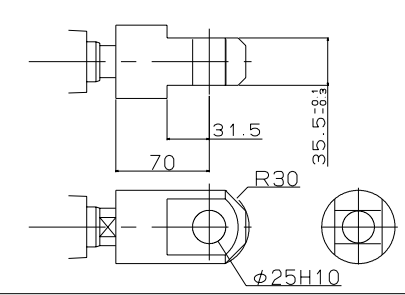

Stroke	L
100	212
150	262
200	312
250	362
300	412
400	512
500	612
600	712
700	812
800	912

I-Type Rod Joint

Pin

Y-Type Rod Joint

Lock Nut

JIS Symbol

Model :  
 CP611-N-CA-100X200  
 CP611H-N-CA-100X200  
 CP611S2-N-CA-100X200  
 CP611S2H-N-CA-100X200  
 CP611LU-N-CA-100X200