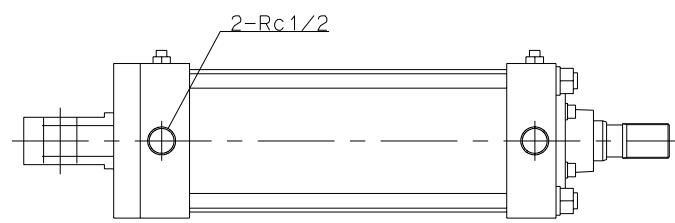

Stroke	L
100	212
150	262
200	312
250	362
300	412
400	512
500	612
600	712
700	812
800	912

I-Type Rod Joint

Pin

Y-Type Rod Joint

Lock Nut

JIS Symbol

Model :  
 CP611-N-CA-100X200  
 CP611H-N-CA-100X200  
 CP611S2-N-CA-100X200  
 CP611S2H-N-CA-100X200  
 CP611LU-N-CA-100X200