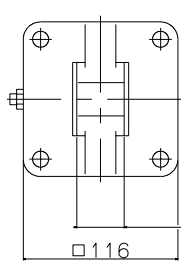

Stroke	L
100	212
150	262
200	312
250	362
300	412
400	512
500	612
600	712
700	812
800	912

I-Type Rod Joint

Pin

Y-Type Rod Joint

Lock Nut

JIS Symbol

Model :  
 CP611-N-CA-100X200  
 CP611H-N-CA-100X200  
 CP611S2-N-CA-100X200  
 CP611S2H-N-CA-100X200  
 CP611LU-N-CA-100X200