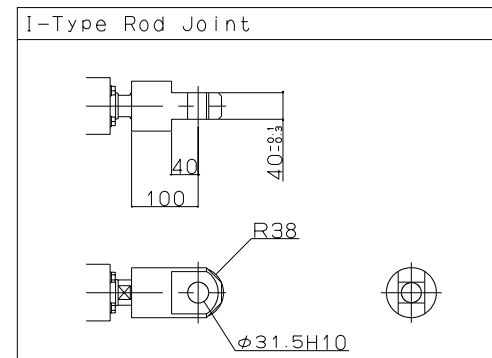

Stroke	L
100	235
150	285
200	335
250	385
300	435
350	485
400	535
500	635
600	735
700	835
800	935

JIS Symbol

Model:
 CP611-N-CA-140X350
 CP611H-N-CA-140X350
 CP611S2-N-CA-140X350
 CP611S2H-N-CA-140X350
 CP665-N-CA-140X350

Maker: KONAN

File Name: CP61-N-CA-140