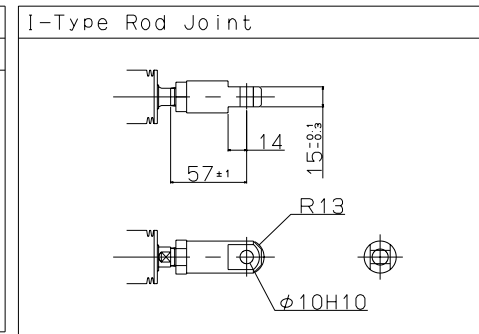

| Stroke | L |
|--------|-----|
| 100 | 186 |
| 150 | 236 |
| 200 | 286 |
| 250 | 336 |
| 300 | 386 |
| 400 | 486 |
| 500 | 586 |
| 600 | 686 |

| Stroke | JC |
|---------|-----|
| 0~50 | 56 |
| 51~100 | 65 |
| 101~150 | 78 |
| 151~200 | 90 |
| 201~300 | 115 |
| 301~400 | 140 |
| 401~500 | 165 |
| 501~600 | 190 |

JIS Symbol

Model: MS6820-A-TC-40X300-HD
 Maker: KONAN
 File Name: MS682-A-TC-40-HD