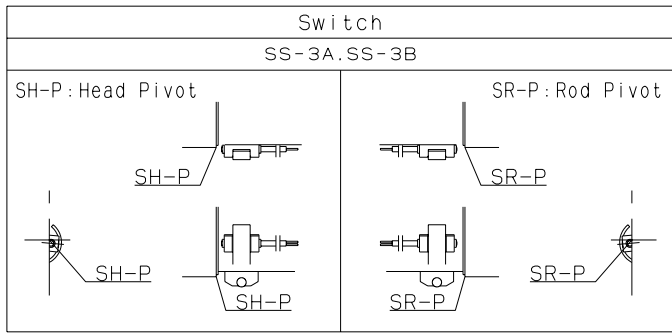

| Stroke | L |
|--------|-----|
| 100 | 186 |
| 150 | 236 |
| 200 | 286 |
| 250 | 336 |
| 300 | 386 |
| 400 | 486 |
| 500 | 586 |
| 600 | 686 |

| Stroke | JC |
|---------|-----|
| 0~50 | 56 |
| 51~100 | 65 |
| 101~150 | 78 |
| 151~200 | 90 |
| 201~300 | 115 |
| 301~400 | 140 |
| 401~500 | 165 |
| 501~600 | 190 |

JIS Symbol

Model: MS6820-A-TC-40X300-HD
 Maker: KONAN
 File Name: MS682-A-TC-40-HD