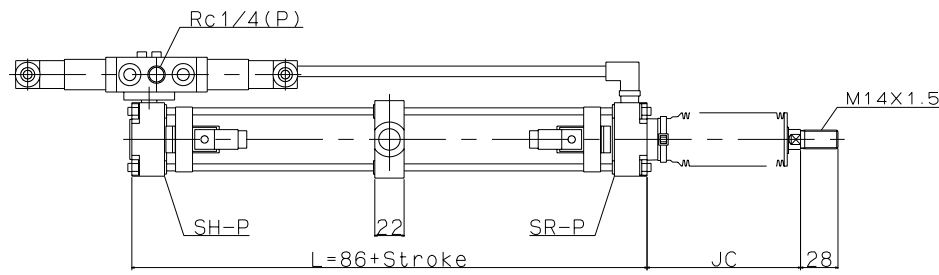

| Stroke | L |
|--------|-----|
| 100 | 186 |
| 150 | 236 |
| 200 | 286 |
| 250 | 336 |
| 300 | 386 |
| 400 | 486 |
| 500 | 586 |
| 600 | 686 |

| Stroke | JC |
|---------|-----|
| 0~50 | 56 |
| 51~100 | 65 |
| 101~150 | 78 |
| 151~200 | 90 |
| 201~300 | 115 |
| 301~400 | 140 |
| 401~500 | 165 |
| 501~600 | 190 |

JIS Symbol

Model: MS6820-A-TC-40X300-HD
 Maker: KONAN
 File Name: MS682-A-TC-40-HD