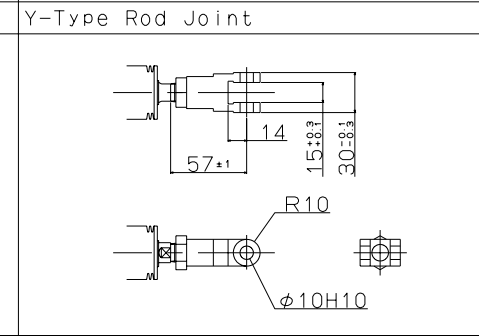

| Stroke | L |
|--------|-----|
| 100 | 186 |
| 150 | 236 |
| 200 | 286 |
| 250 | 336 |
| 300 | 386 |
| 400 | 486 |
| 500 | 586 |
| 600 | 686 |

| Stroke | JC |
|---------|-----|
| 0~50 | 56 |
| 51~100 | 65 |
| 101~150 | 78 |
| 151~200 | 90 |
| 201~300 | 115 |
| 301~400 | 140 |
| 401~500 | 165 |
| 501~600 | 190 |

JIS Symbol

Model: MS6820-A-TC-40X300-HD
 Maker: KONAN
 File Name: MS682-A-TC-40-HD