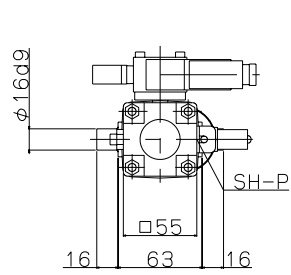

| Stroke | L |
|--------|-----|
| 100 | 186 |
| 150 | 236 |
| 200 | 286 |
| 250 | 336 |
| 300 | 386 |
| 400 | 486 |
| 500 | 586 |
| 600 | 686 |

| Stroke | JC |
|---------|-----|
| 0~50 | 56 |
| 51~100 | 65 |
| 101~150 | 78 |
| 151~200 | 90 |
| 201~300 | 115 |
| 301~400 | 140 |
| 401~500 | 165 |
| 501~600 | 190 |

JIS Symbol

Model: MS6820-A-TC-40X300-HD
 Maker: KONAN
 File Name: MS682-A-TC-40-HD