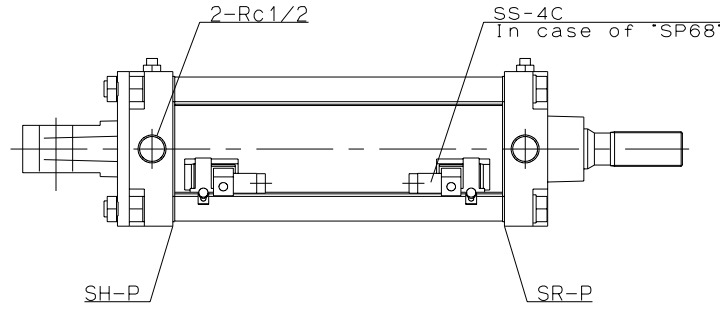

| Stroke | L |
|--------|-----|
| 100 | 214 |
| 150 | 264 |
| 200 | 314 |
| 250 | 364 |
| 300 | 414 |
| 400 | 514 |
| 500 | 614 |
| 600 | 714 |
| 700 | 814 |
| 800 | 914 |

JIS Symbol

Model:
 SP6810-N-CA-100X200
 SP6810H-N-CA-100X200

Maker: KONAN

File Name:
 SP681-N-CA-100