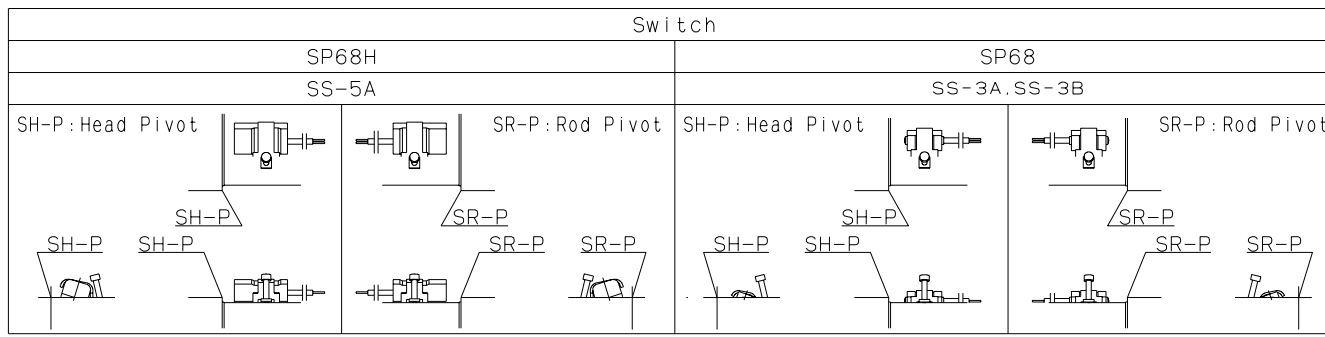

| Stroke | L |
|--------|-----|
| 100 | 214 |
| 150 | 264 |
| 200 | 314 |
| 250 | 364 |
| 300 | 414 |
| 400 | 514 |
| 500 | 614 |
| 600 | 714 |
| 700 | 814 |
| 800 | 914 |

JIS Symbol

Model:
 SP6810-N-CA-100X200
 SP6810H-N-CA-100X200

Maker: KONAN

File Name:
 SP681-N-CA-100