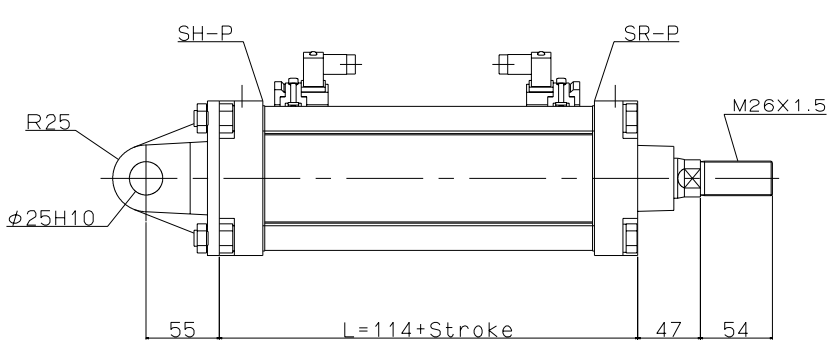

| Stroke | L |
|--------|-----|
| 100 | 214 |
| 150 | 264 |
| 200 | 314 |
| 250 | 364 |
| 300 | 414 |
| 400 | 514 |
| 500 | 614 |
| 600 | 714 |
| 700 | 814 |
| 800 | 914 |

JIS Symbol

Model:
 SP6810-N-CA-100X200
 SP6810H-N-CA-100X200

Maker: KONAN

File Name:
 SP681-N-CA-100