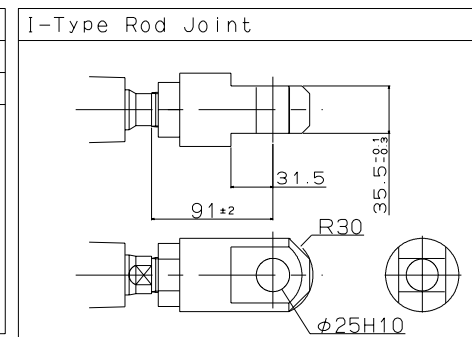

| Stroke | L |
|--------|-----|
| 100 | 214 |
| 150 | 264 |
| 200 | 314 |
| 250 | 364 |
| 300 | 414 |
| 400 | 514 |
| 500 | 614 |
| 600 | 714 |
| 700 | 814 |
| 800 | 914 |

JIS Symbol

Model:
 SP6810-N-CA-100X200
 SP6810H-N-CA-100X200

Maker: KONAN

File Name:
 SP681-N-CA-100