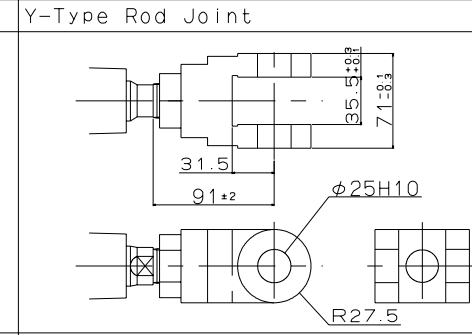

| Stroke | L |
|--------|-----|
| 100 | 214 |
| 150 | 264 |
| 200 | 314 |
| 250 | 364 |
| 300 | 414 |
| 400 | 514 |
| 500 | 614 |
| 600 | 714 |
| 700 | 814 |
| 800 | 914 |

JIS Symbol

Model:
 SP6810-N-CA-100X200
 SP6810H-N-CA-100X200

Maker: KONAN

File Name:
 SP681-N-CA-100