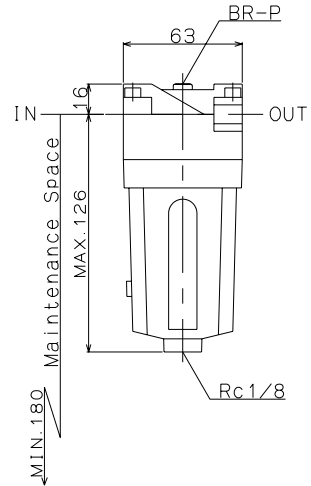

Port Size	
Rc1/4 (8A)	Rc3/8 (10A)

Port Size	
Rc1/2 (15A)	

Bracket	
BR-P : Bracket Pivot	
JIS Symbol	Model : AF21P-04-8A.10A.15A AF21PS-04-8A.10A.15A
	Maker : KONAN
	File Name : AF21P-04