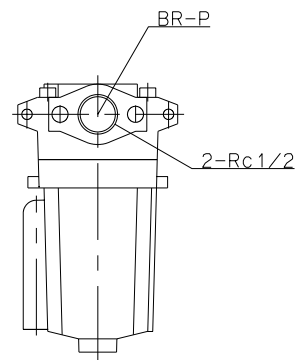

Port Size	
Rc1/4 (8A)	Rc3/8 (10A)

Port Size	
Rc1/2 (15A)	

Bracket	
BR-P : Bracket Pivot	
JIS Symbol	Model : AF21P-04-8A.10A.15A AF21PS-04-8A.10A.15A
	Maker : KONAN
	File Name : AF21P-04