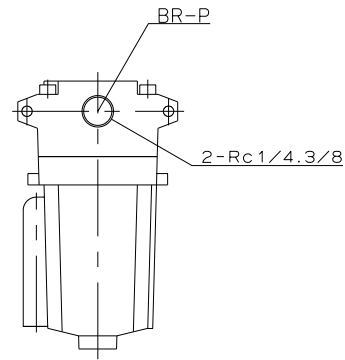

Port Size	
Rc1/4 (8A)	Rc3/8 (10A)

Port Size	
Rc1/2 (15A)	

Bracket	
BR-P : Bracket Pivot	
JIS Symbol	Model : AF21P-04-8A.10A.15A AF21PS-04-8A.10A.15A
	Maker : KONAN
	File Name : AF21P-04