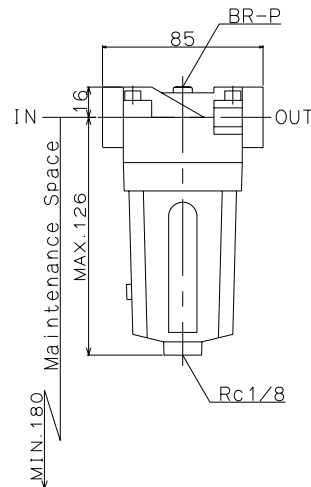

Port Size	
Rc1/4 (8A)	Rc3/8 (10A)

Port Size	
Rc1/2 (15A)	

Bracket	
BR-P : Bracket Pivot	
JIS Symbol	Model : AF21P-04-8A.10A.15A AF21PS-04-8A.10A.15A
	Maker : KONAN
	File Name : AF21P-04