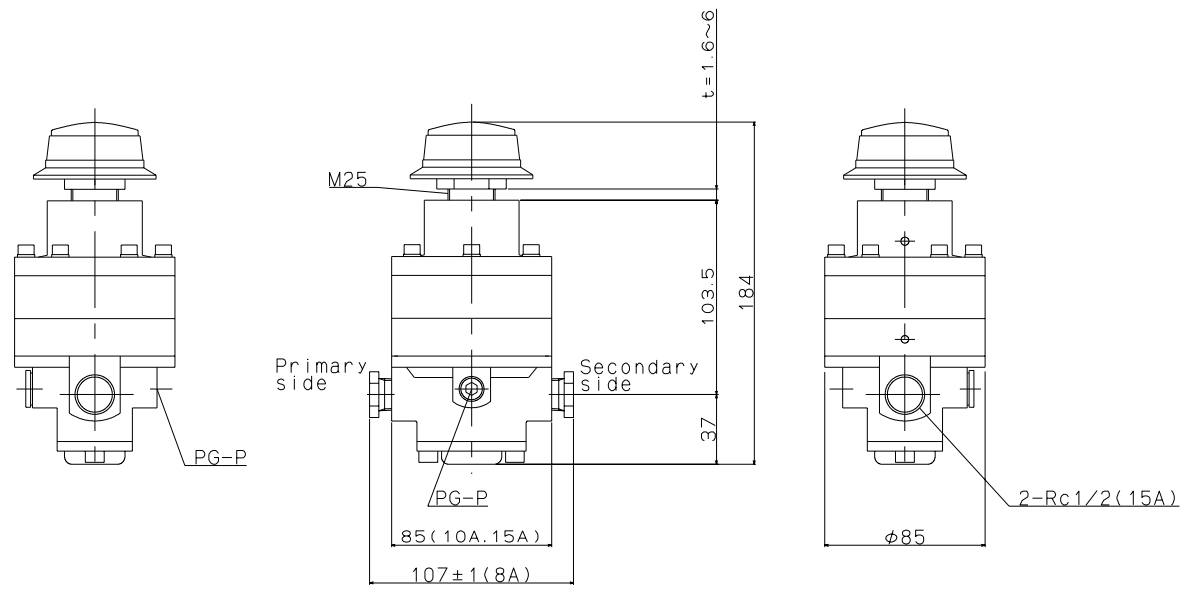

Port Size		
Rc1/4(8A)	Rc3/8(10A)	Rc1/2(15A)
Pressure gage		
PG-P : Pressure gage Pivot		

Model: RV10C-8A, 10A, 15A
 Maker: KONAN
 File Name: RV10C