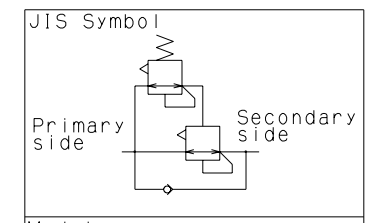

Port Size		
Rc1/4(8A)	Rc3/8(10A)	Rc1/2(15A)
Pressure gage		
PG-P : Pressure gage Pivot		

Model: RV10C-8A, 10A, 15A
 Maker: KONAN
 File Name: RV10C