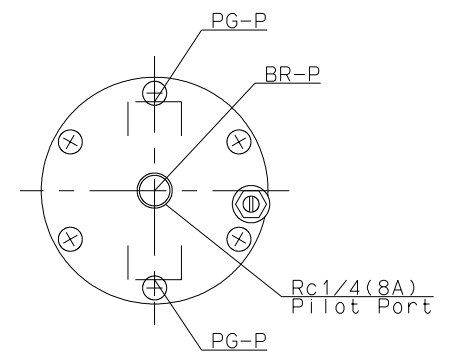

| Port Size | |
|------------|------------|
| Rc3/8(10A) | Rc1/2(15A) |
| | |

Pressure gage

PG-P : Pressure gage Pivot

Bracket

BR-P : Bracket Pivot

| | |
|---|----------------|
| <p>JIS Symbol</p> <p>Primary side Secondary side</p> | Model: |
| | VB7-04-10A.15A |
| | Maker: |
| | KONAN |
| File Name: | |
| VB7-04 | |