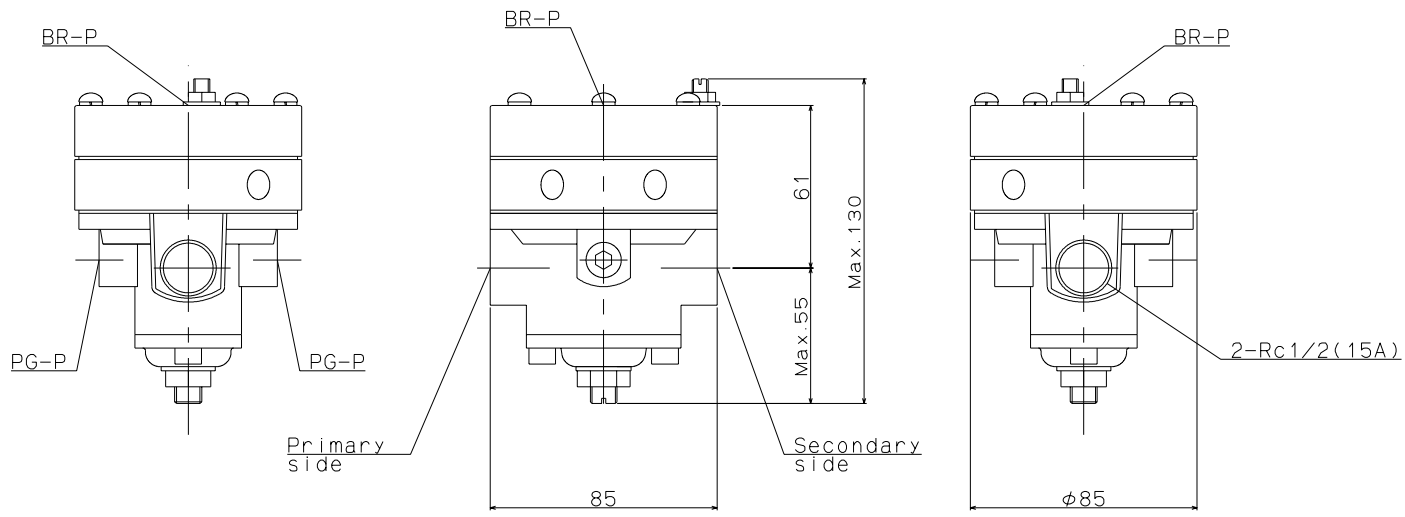

| Port Size | |
|------------|------------|
| Rc3/8(10A) | Rc1/2(15A) |
| | |

Pressure gage

PG-P : Pressure gage Pivot

Bracket

BR-P : Bracket Pivot

| | |
|---|----------------|
| <p>JIS Symbol</p> <p>Primary side Secondary side</p> | Model: |
| | VB7-04-10A.15A |
| | Maker: |
| | KONAN |
| File Name: | |
| VB7-04 | |