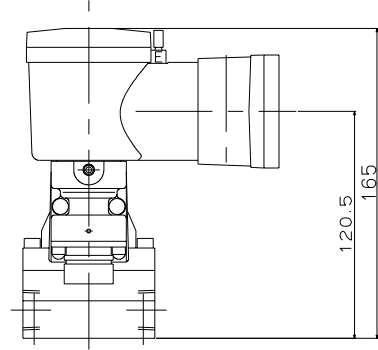

Port Size	
10A: Rc3/8	
15A: Rc1/2	

JTS Symbol 	Model:	MVS802K-03-10A.15A
	Maker:	KONAN
	File Name:	MVS802K-03