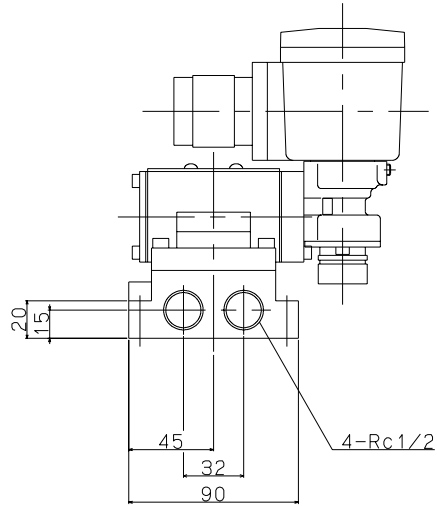

Port Size	
10A: Rc3/8	
15A: Rc1/2	

JTS Symbol 	Model:	MVS802K-03-10A.15A
	Maker:	KONAN
	File Name:	MVS802K-03