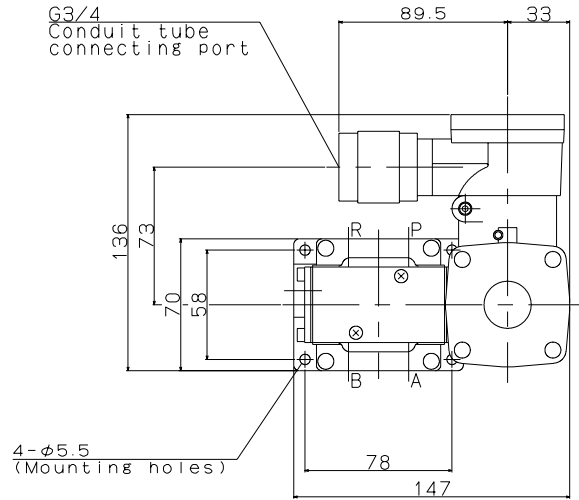

Port Size	
10A: Rc3/8	
15A: Rc1/2	

JTS Symbol 	Model:	MVS802K-03-10A.15A
	Maker:	KONAN
	File Name:	MVS802K-03