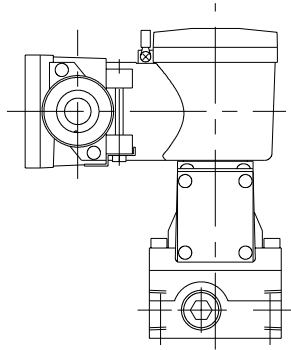

Port Size	
10A: Rc3/8	
15A: Rc1/2	

JTS Symbol 	Model:	MVS802K-03-10A.15A
	Maker:	KONAN
	File Name:	MVS802K-03