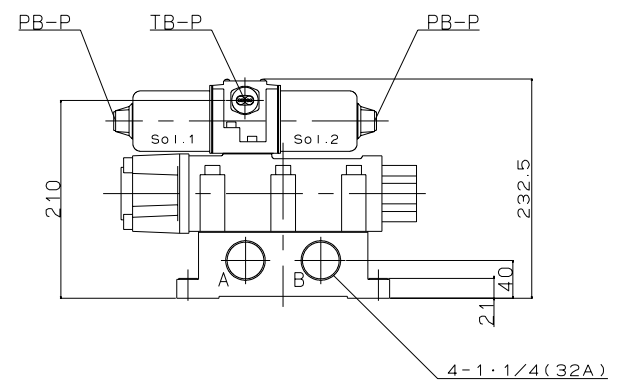

Push Button (PB-P : Push Button Pivot)		
Type "UX"-"UY"	Type "WX"	Type "WY"
Terminal Box (TB-P : Terminal Box Pivot)		
Type TB5P		

JIS Symbol	Model: MVD120CD-32A
	Maker: KONAN
	File Name: MVD120CD