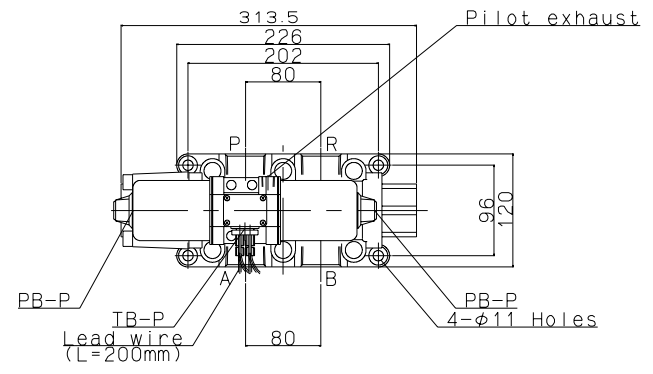

Push Button (PB-P : Push Button Pivot)		
Type "UX"-"UY"	Type "WX"	Type "WY"
Terminal Box (TB-P : Terminal Box Pivot)		
Type TB5P		

JIS Symbol	Model: MVD120CD-32A
	Maker: KONAN
	File Name: MVD120CD