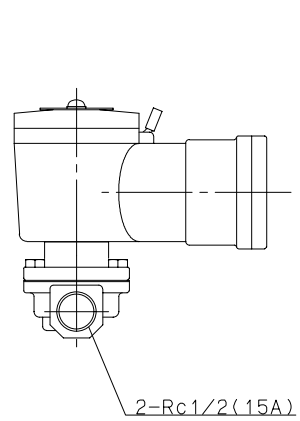

Port Size	
Rc3/8(10A)	Rc1/2(15A)
Bracket	
BR-P: Bracket Pivot	

JIS Symbol	
NC	
NO	
Model:	
*S20*K*****C** *S20*K*****D** *S21*K*****C** *S21*K*****D**	
Maker:	
KONAN	
File Name:	
YS20-KD	