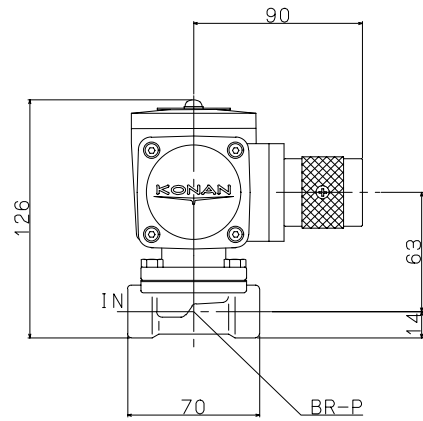

Port Size	
Rc3/8(10A)	Rc1/2(15A)
Bracket	
BR-P: Bracket Pivot	

JIS Symbol	
NC	
NO	
Model:	
*S20*K*****C** *S20*K*****D** *S21*K*****C** *S21*K*****D**	
Maker:	
KONAN	
File Name:	
YS20-KD	