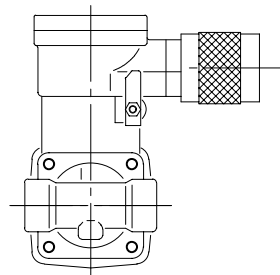

Port Size	
Rc3/8(10A)	Rc1/2(15A)
Bracket	
BR-P: Bracket Pivot	

JIS Symbol	
NC	
NO	
Model:	
*S20*K*****C** *S20*K*****D** *S21*K*****C** *S21*K*****D**	
Maker:	
KONAN	
File Name:	
YS20-KD	