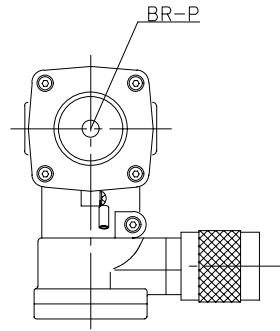

Port Size	
Rc3/8(10A)	Rc1/2(15A)
Bracket	
BR-P: Bracket Pivot	

JIS Symbol	
NC	
NO	
Model:	
*S20*K*****C** *S20*K*****D** *S21*K*****C** *S21*K*****D**	
Maker:	
KONAN	
File Name:	
YS20-KD	