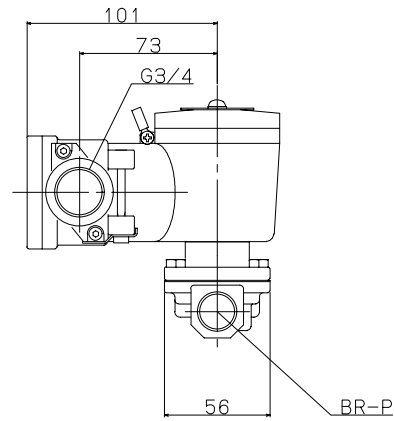

Port Size	
Rc3/8(10A)	Rc1/2(15A)
Bracket	
BR-P: Bracket Pivot	

JIS Symbol	
NC	
NO	
Model:	
*S20*K*****C** *S20*K*****D** *S21*K*****C** *S21*K*****D**	
Maker:	
KONAN	
File Name:	
YS20-KD	