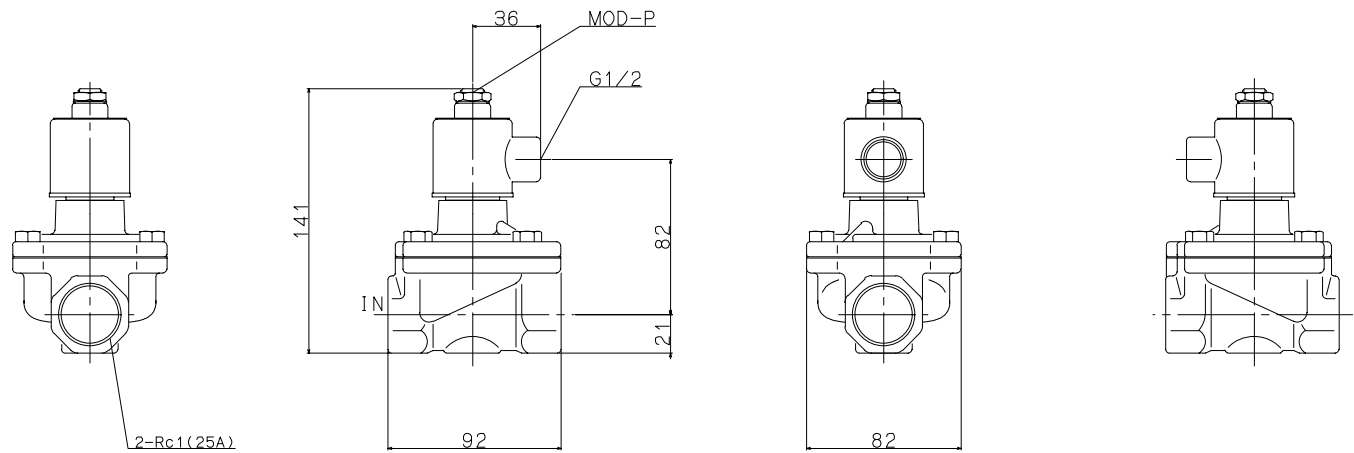

Manual Operating Device  
 MOD-P:Manual Operating Device Pivot

JIS Symbol	
Model:	*S212A****F**
Maker:	KONAN
File Name:	YS212AF