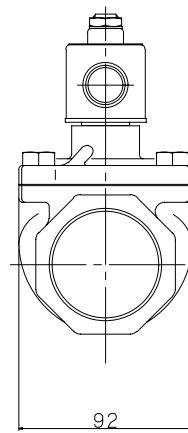

Manual Operating Device  
 MOD-P:Manual Operating Device Pivot

JIS Symbol	
Model:	*S212A****J**
Maker:	KONAN
File Name:	YS212AJ