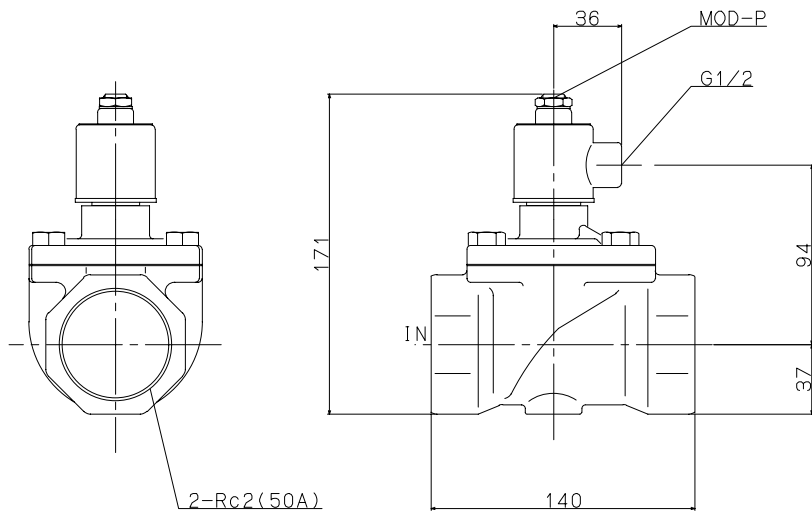

Manual Operating Device  
 MOD-P:Manual Operating Device Pivot

JIS Symbol	
Model:	*S212A****J**
Maker:	KONAN
File Name:	YS212AJ