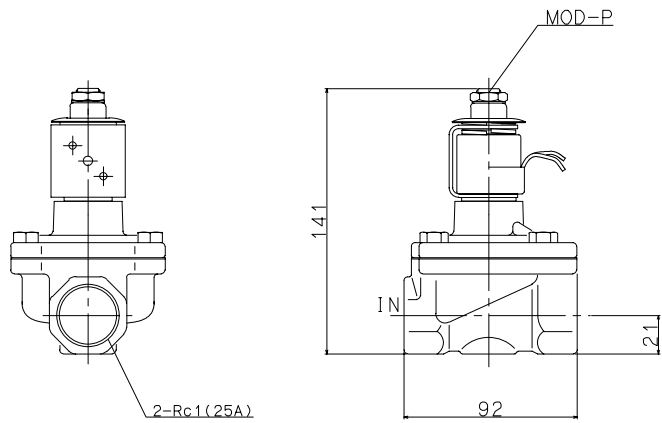

Manual Operating Device
 MOD-P:Manual Operating Device Pivot

JIS Symbol	
Model:	*S212P****F**
Maker:	KONAN
File Name:	YS212PF