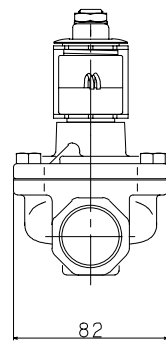

Manual Operating Device
 MOD-P:Manual Operating Device Pivot

JIS Symbol	
Model:	*S212P****F**
Maker:	KONAN
File Name:	YS212PF