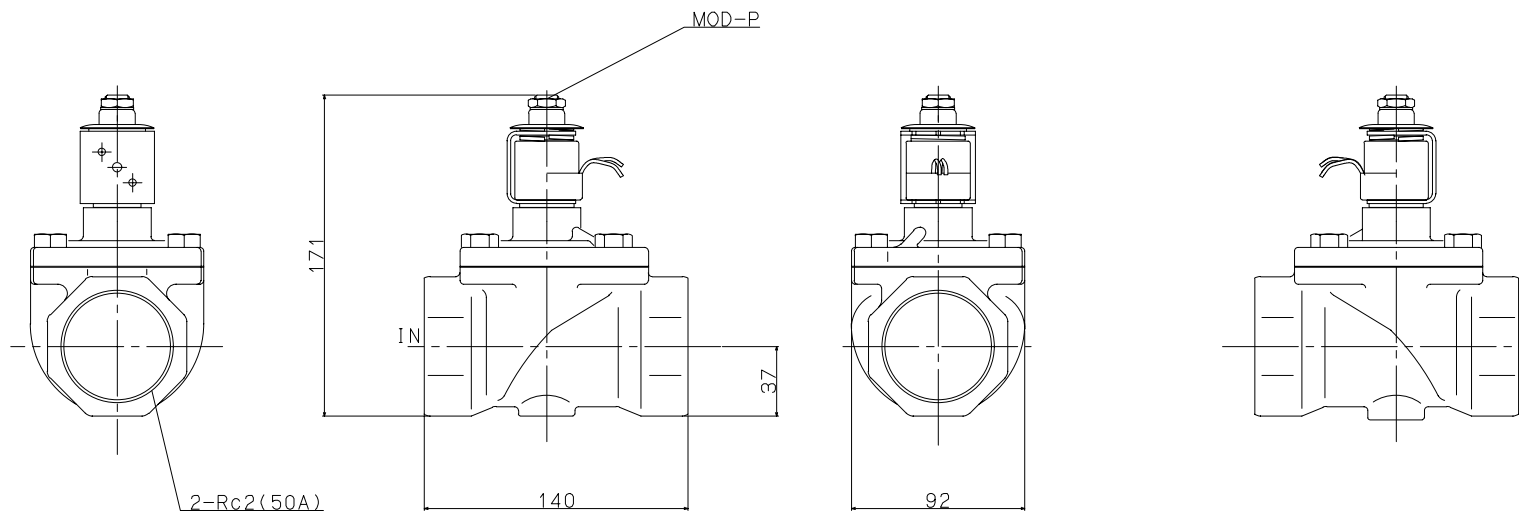

Manual Operating Device
MOD-P:Manual Operating Device Pivot

JIS Symbol	
Model:	*S212P*****J**
Maker:	KONAN
File Name:	YS212PJ