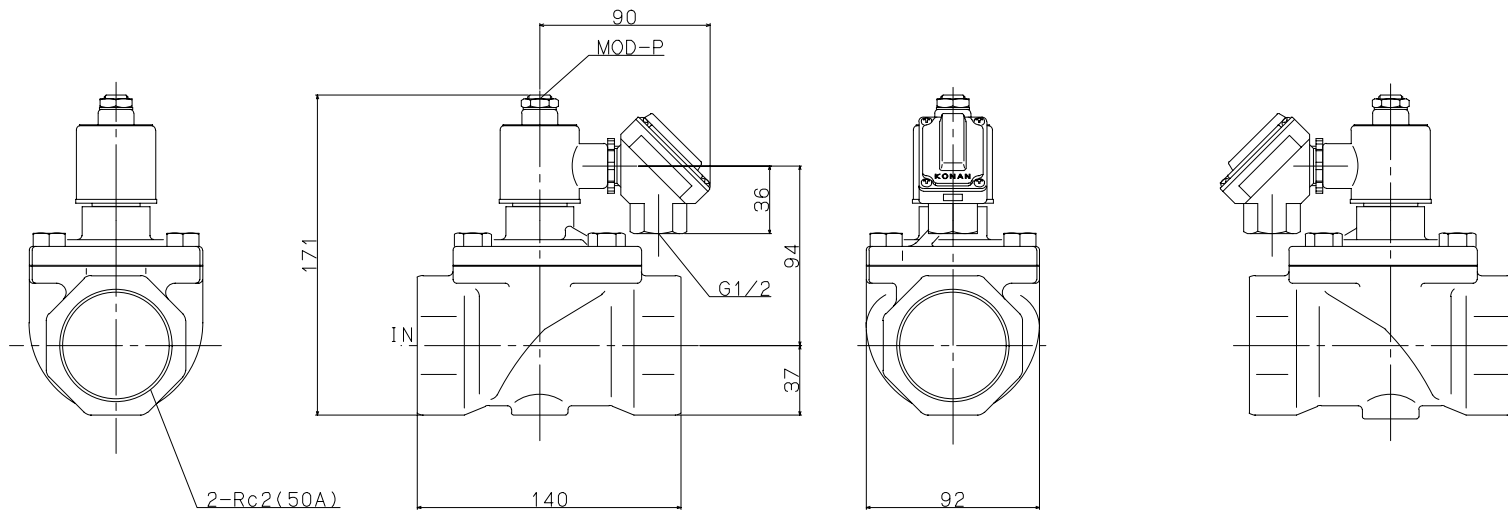

Manual Operating Device
 MOD-P:Manual Operating Device Pivot

JIS Symbol	
IN	
Model:	*S212T****J**
Maker:	KONAN
File Name:	YS212TJ