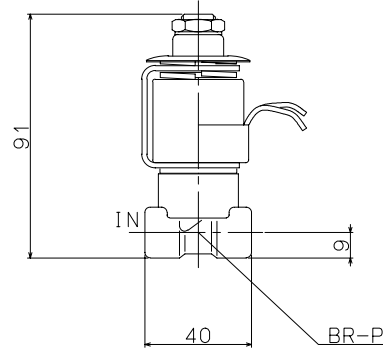

2-Rc1/4(8A)

BR-P

BR-P

|                     |           |
|---------------------|-----------|
| Port Size           |           |
| Rc1/8(6A)           | Rc1/4(8A) |
|                     |           |
| Bracket             |           |
| BR-P: Bracket Pivot |           |
|                     |           |
|                     |           |