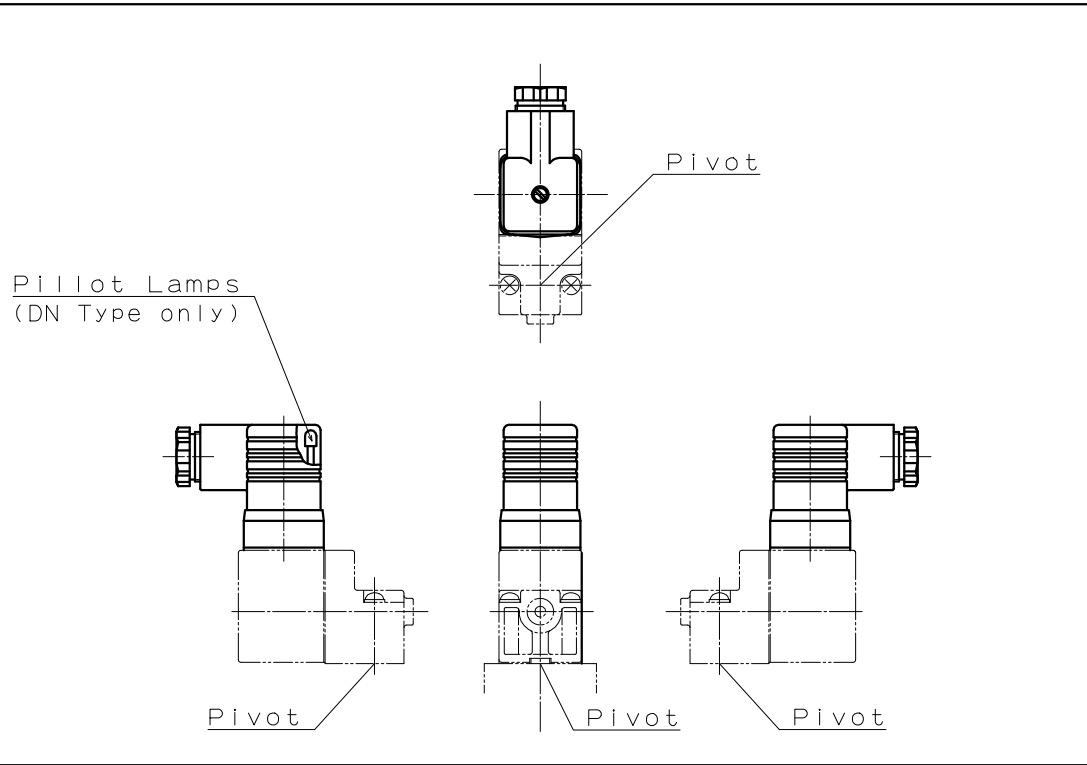

Connecting Method

Type "DT" "DN" "DNZ"

Type "TBF1" "TBF1N" "TBF1ZN"

JIS Symbol

Model :  
MVW7F-08-S-20A  
MVW7F-08-S-25A

Maker :  
KONAN

File Name :  
MVW7F-08-S