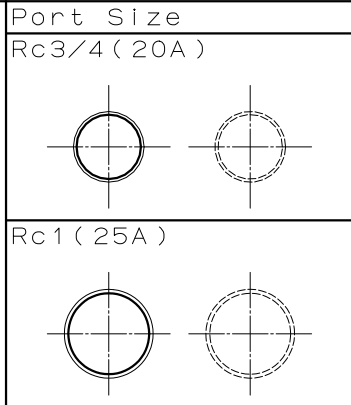

Connecting Method

Type "DT" "DN" "DNZ"

Type "TBF1" "TBF1N" "TBF1ZN"

JIS Symbol

Model :  
MVW7F-08-S-20A  
MVW7F-08-S-25A

Maker :  
KONAN

File Name :  
MVW7F-08-S