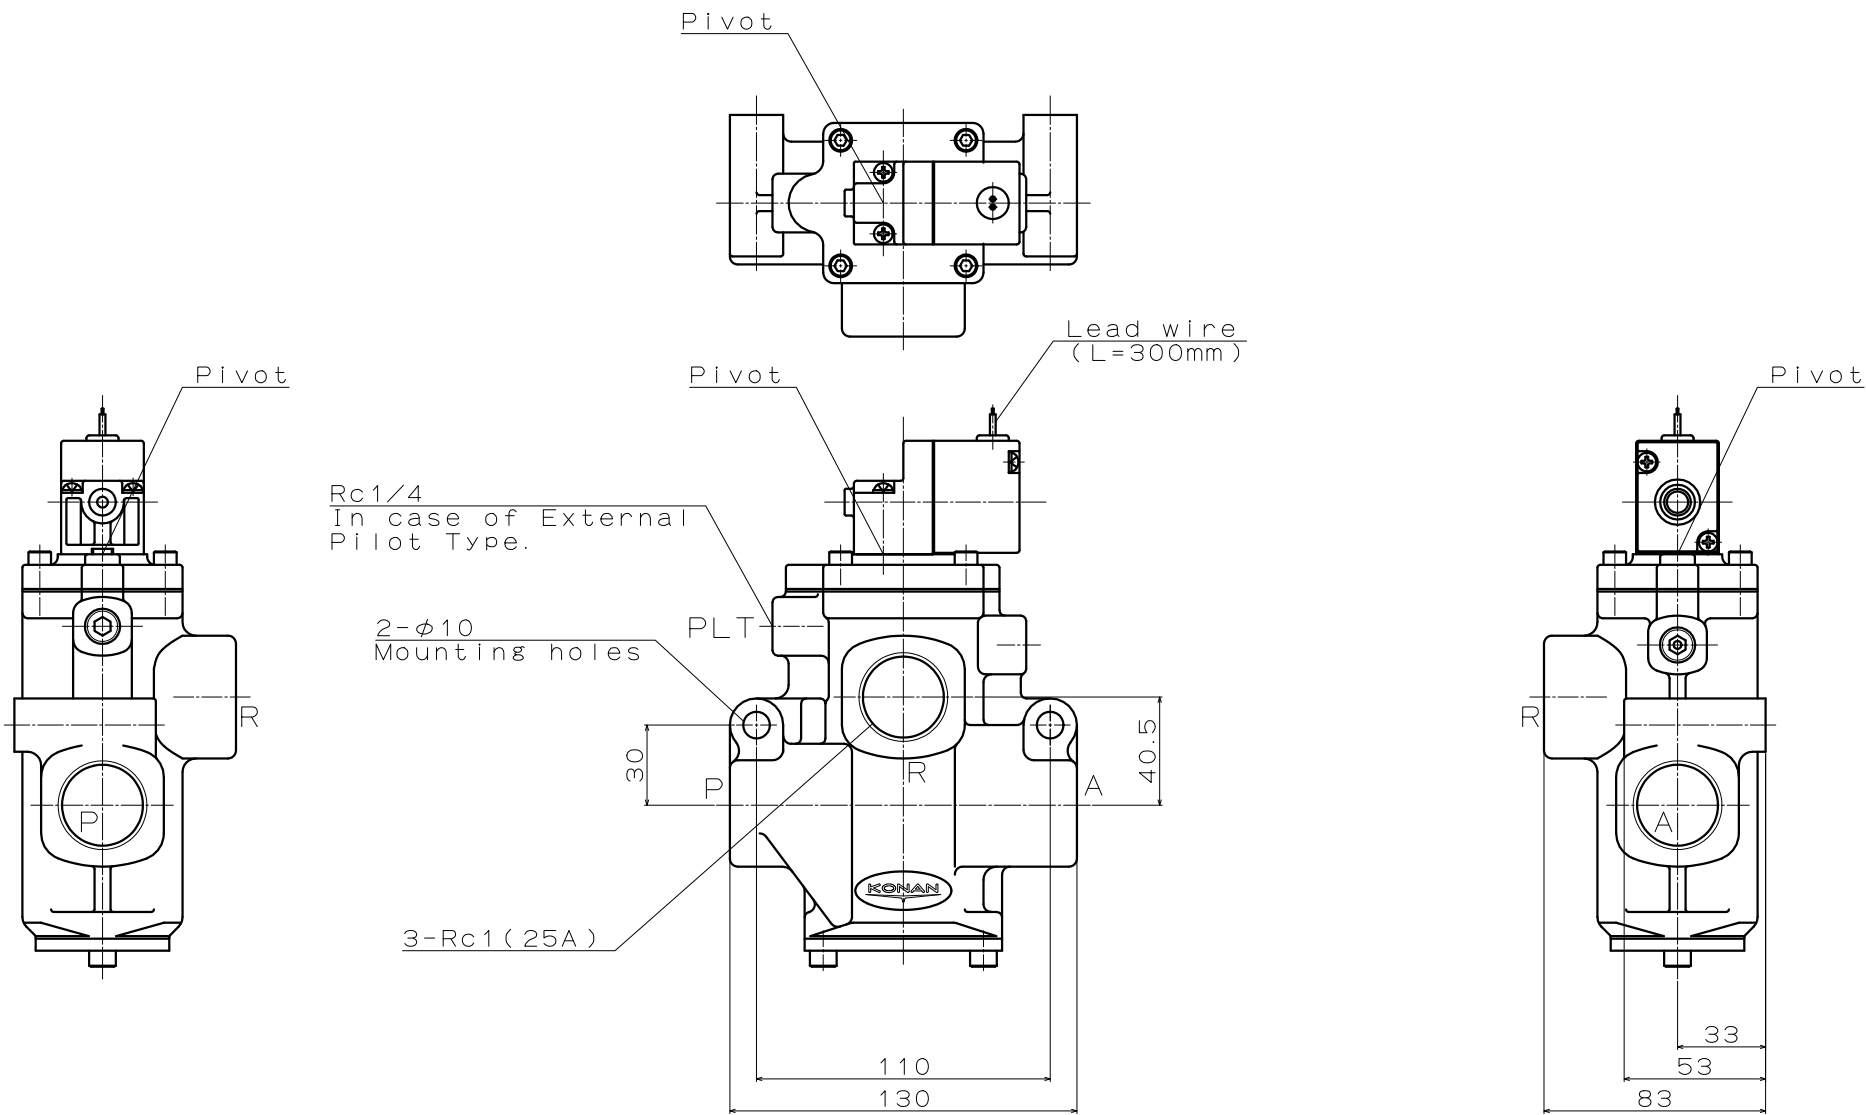

Connecting Method

Type "DT" "DN" "DNZ"

Type "TBF1" "TBF1N" "TBF1ZN"

JIS Symbol

Model :  
MVW7F-08-S-20A  
MVW7F-08-S-25A

Maker :  
KONAN

File Name :  
MVW7F-08-S