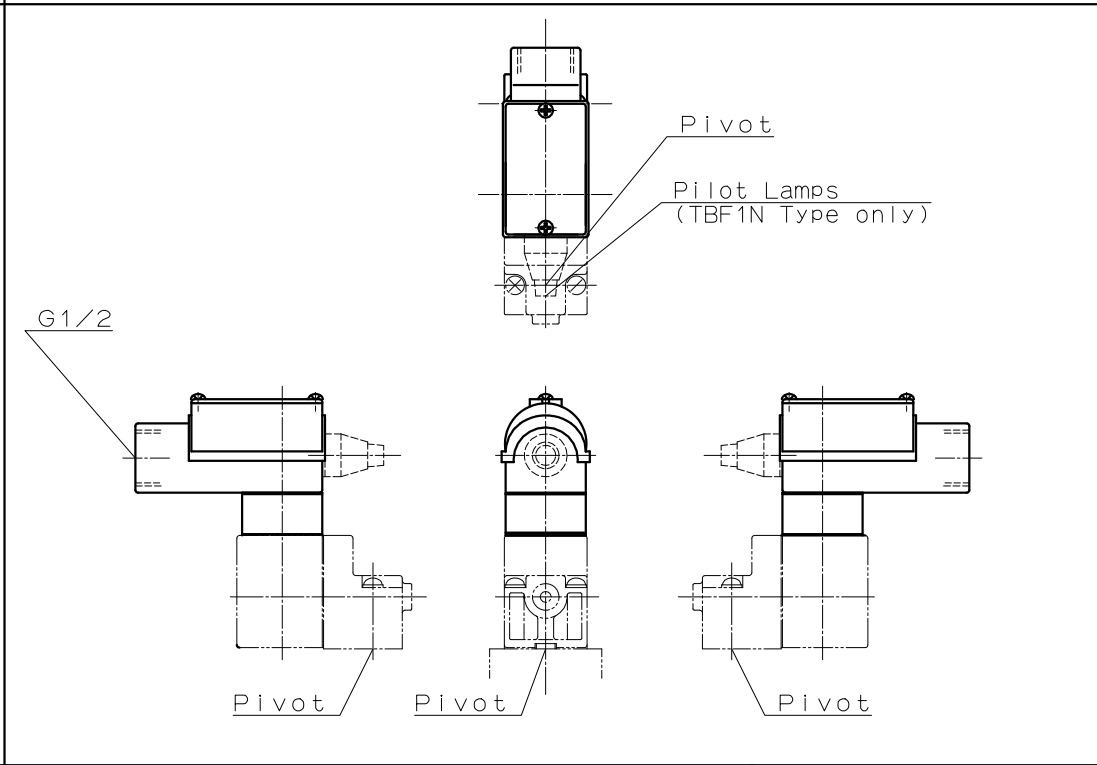

Connecting Method

Type "DT" "DN" "DNZ"

Type "TBF1" "TBF1N" "TBF1ZN"

JIS Symbol

Model :  
MVW7F-08-S-20A  
MVW7F-08-S-25A

Maker :  
KONAN

File Name :  
MVW7F-08-S